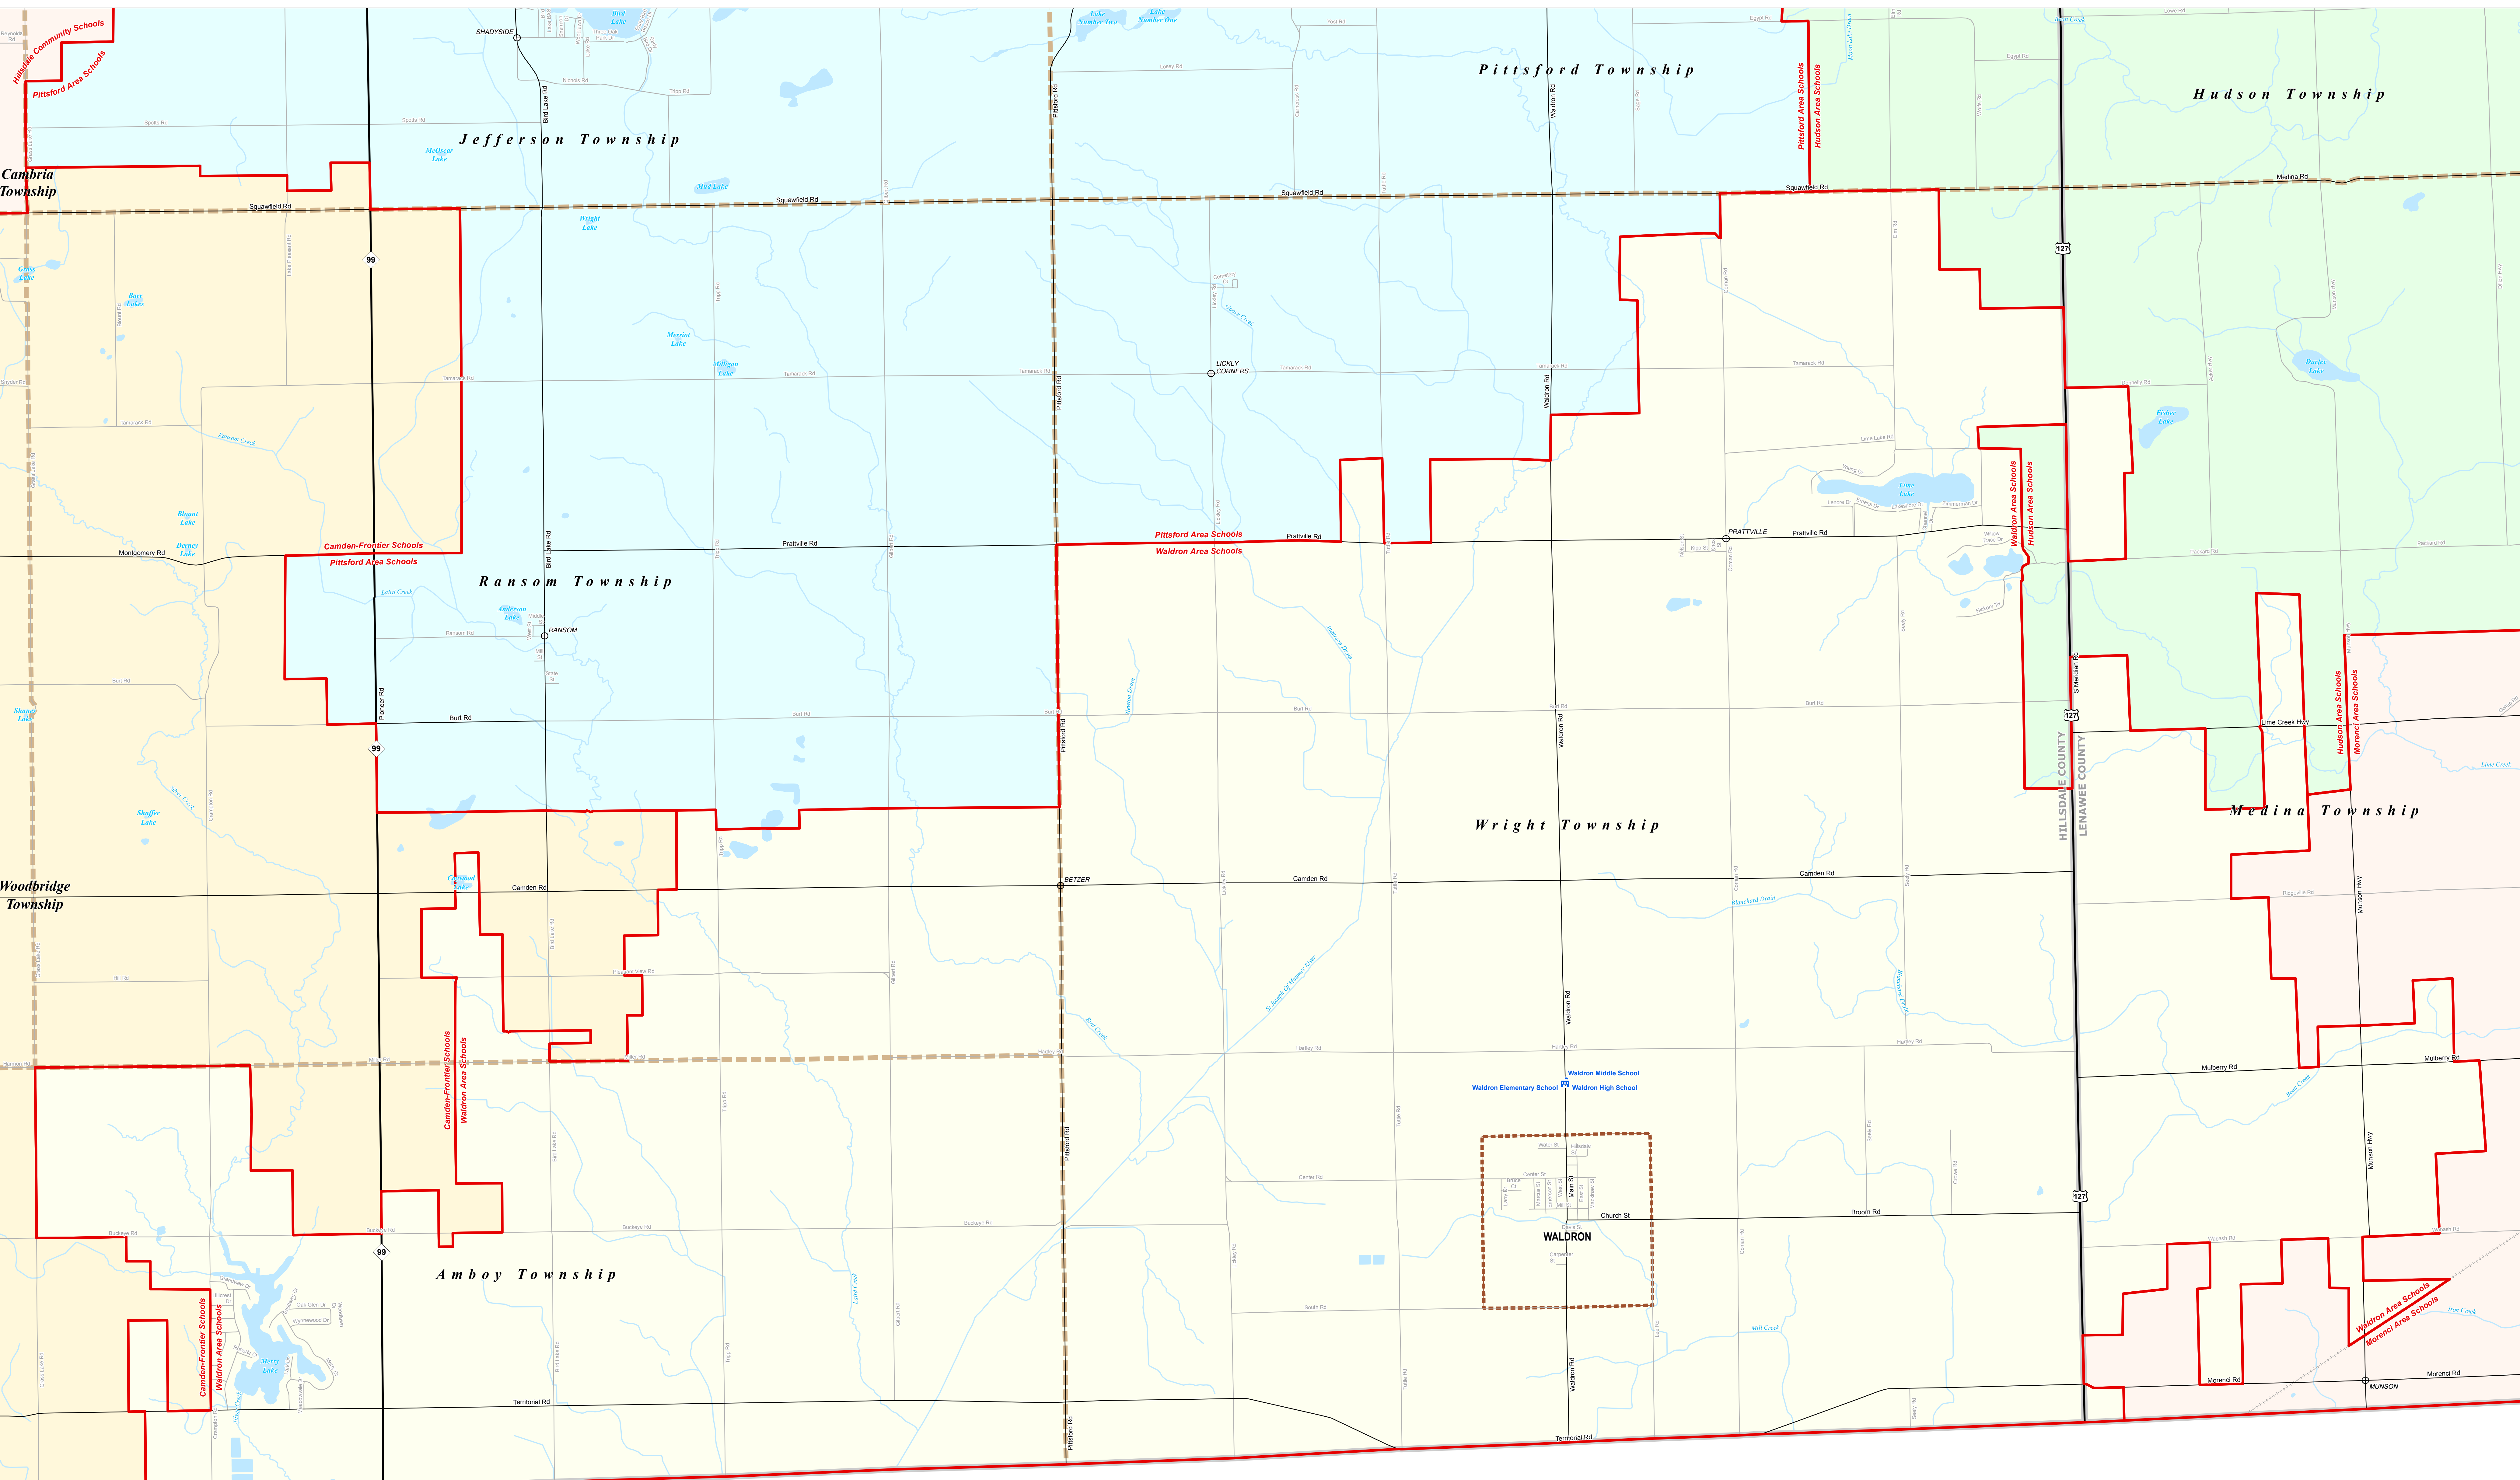

WALDRON AREA SCHOOLS

Hillsdale ISD

Legend	
School District	Unincorporated Place
County	School
City	Freeway
Township	Highway
Village	Primary Road
Census Designated Place	Local Road
Railroad	Water Feature
	River, Stream, or Drain